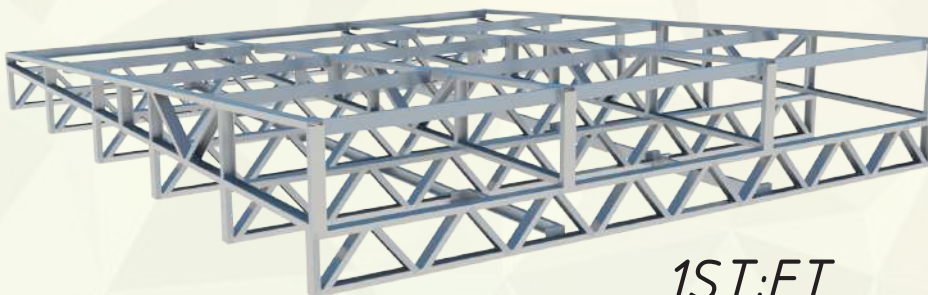

Roof

3 types of the roof:

- 1 slope (right, left, front and back inclines);
- 2 slope;
- flat.

Frame width (mm):

3700, 4400, 5100, 6700, 6950, 7400, 7650, 8100 and 8350 m.

Frame length: 6000 mm. with

3000 mm extension. (to 9000, 12000, 15000 etc).

Walls heigth: 2500 and 3000 mm.

Wall thickness: 100 mm.

1ST:FT