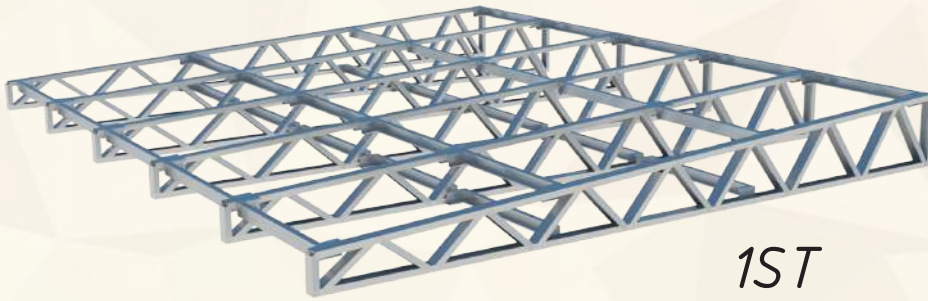

Garages, warehouses, houses

Ready made framing solutions

BAUCORE

Catalogue · 2023

BAUCORE

Walls

- 5 types of walls:*
- blank;
 - with door opening;
 - with window opening (3 sizes).

Roof

1ST

3 types of the roof:

- 1 slope (right, left, front and back inclines);
- 2 slope;
- flat.

Frame width (mm):

3700, 4400, 5100, 6700, 6950, 7400, 7650, 8100 and 8350 m.

Frame length: 6000 mm. with

3000 mm extension. (to 9000, 12000, 15000 etc).