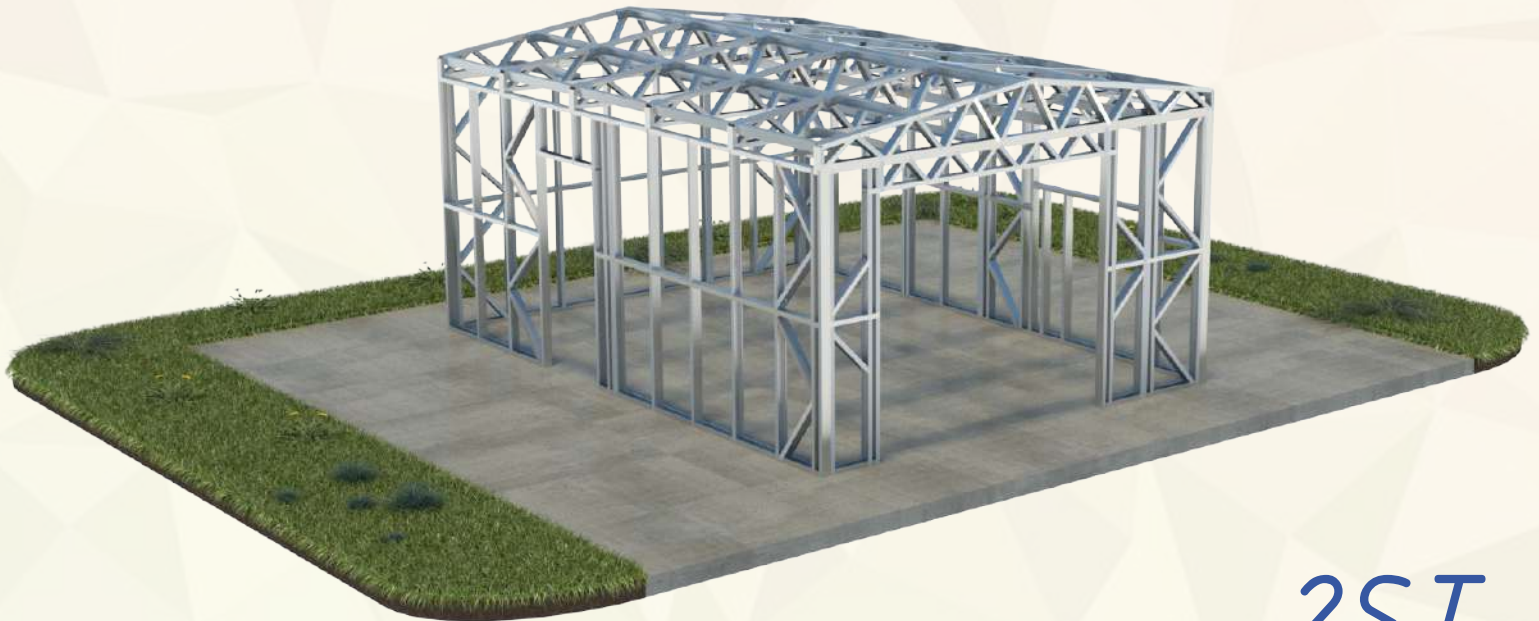

4400×6000

2ST