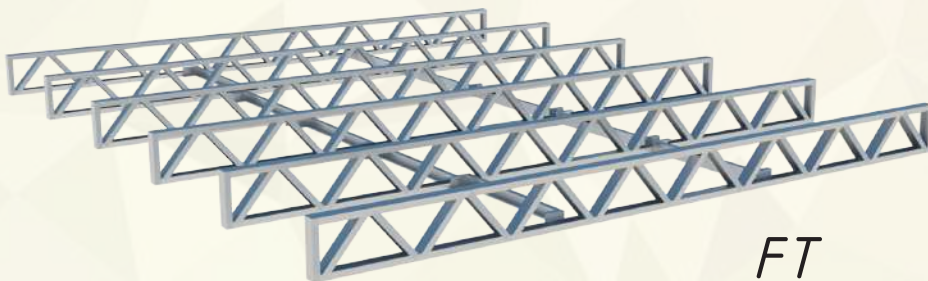

Roof

3 types of the roof:

- 1 slope (right, left, front and back inclines);
- 2 slope;
- flat.

Frame width (mm):

3700, 4400, 5100, 6700, 6950, 7400, 7650, 8100 and 8350 m.

Frame length: 6000 mm. with

3000 mm extension. (to 9000, 12000, 15000 etc).

Walls heigth: 2500 and 3000 mm.

Wall thickness: 100 mm.

FT