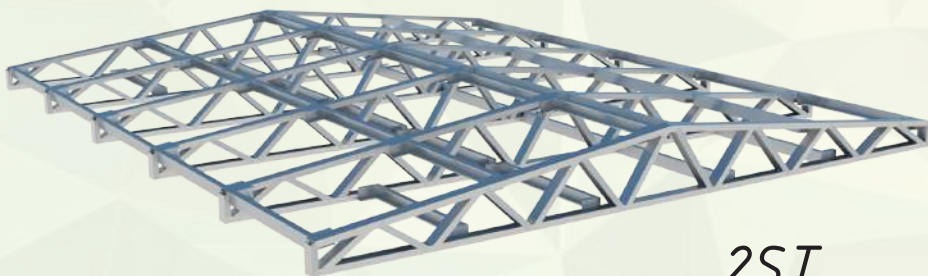

Roof

3 types of the roof:

- 1 slope (right, left, front and back inclines);
- 2 slope;
- flat.

Frame width (mm):

3700, 4400, 5100, 6700, 6950, 7400, 7650, 8100 and 8350 m.

Frame length: 6000 mm. with

3000 mm extension. (to 9000, 12000, 15000 etc).

Walls heigth: 2500 and 3000 mm.

Wall thickness: 100 mm.

2ST