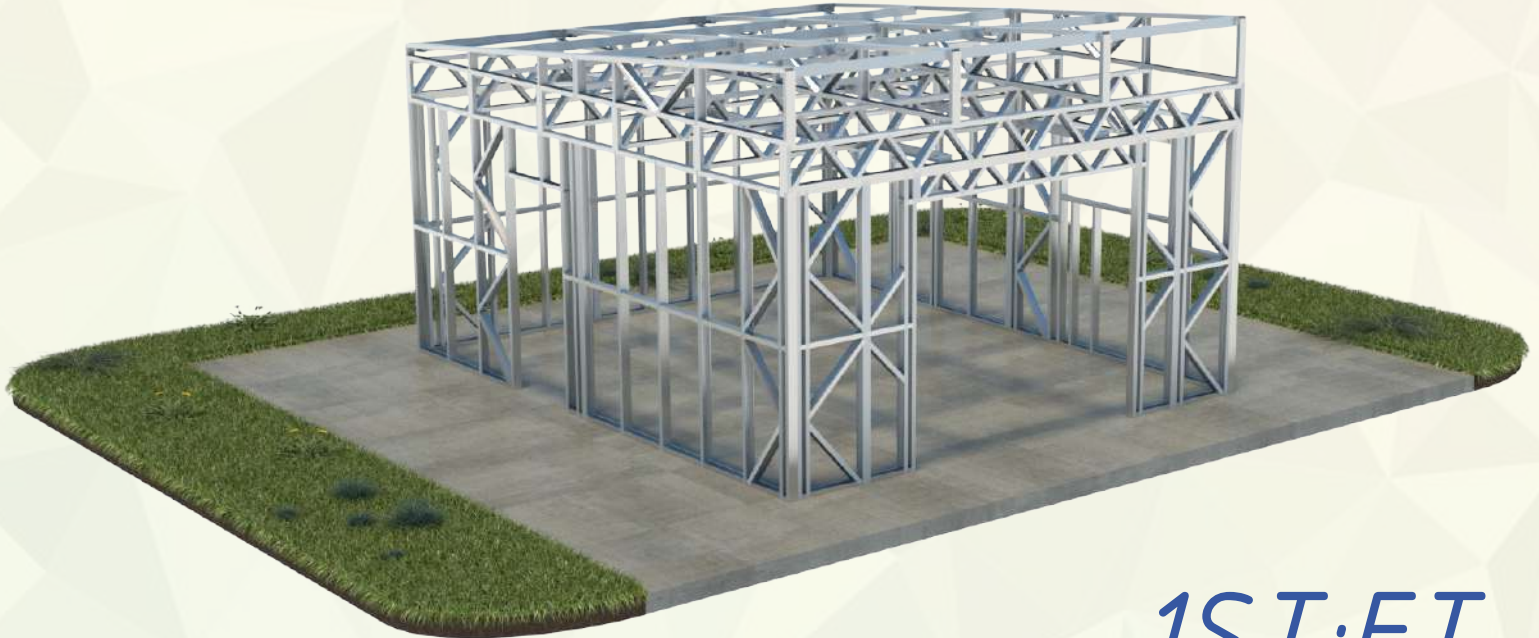

5100 × 6000

1ST:FT